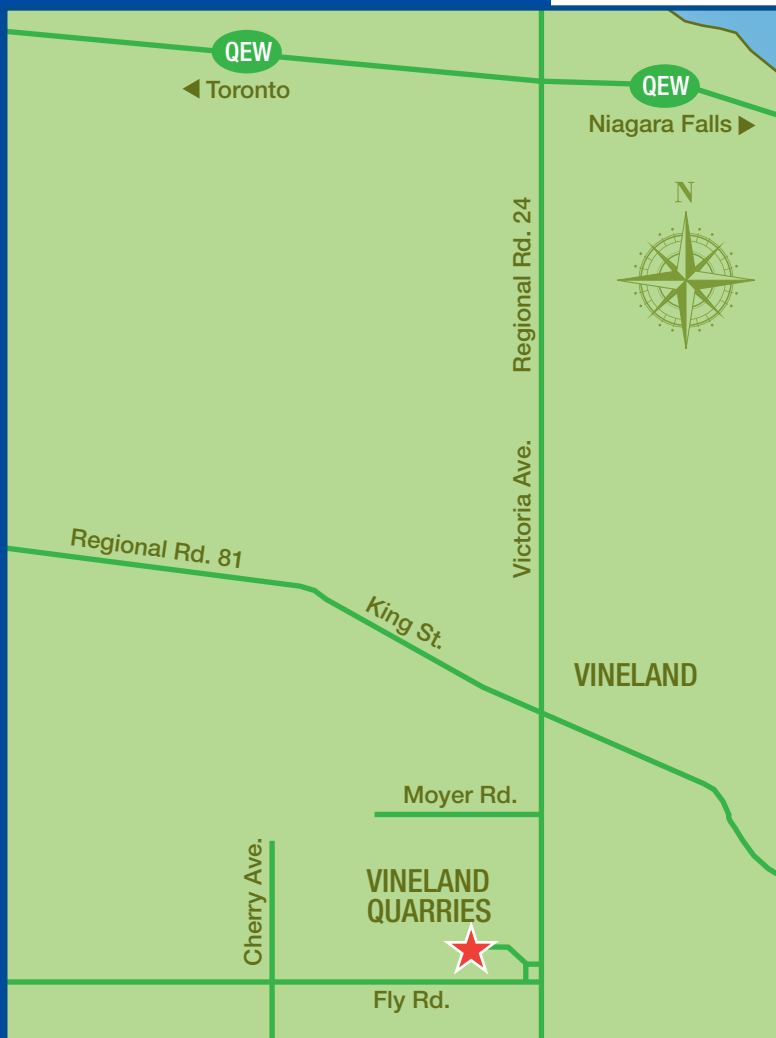

Walker Aggregates Inc.

Vineland Asphalt & Vineland Quarries

3614 Fly Road Vineland,
ON L0R 2C0

Phone: 905-562-4163

From Niagara

- Take QEW Toronto Exit
- Victoria Avenue Exit (Vineland)
- Turn left on North Service Road
- Turn left on Victoria Ave. (4 way stop)
- Follow Victoria Avenue
- Cross King St. (Regional Rd. 81)
- Follow up hill
- Vineland Quarries will be on the right hand side

From Toronto

- Take QEW Niagara Exit
- Victoria Avenue Exit (Vineland)
- Turn right on South Service Road
- Turn left on Victoria Ave.
- Follow Victoria Ave.
- Cross King St. (Regional Rd. 81)
- Follow up hill
- Vineland Quarries & Vineland Asphalt will be on the right hand side