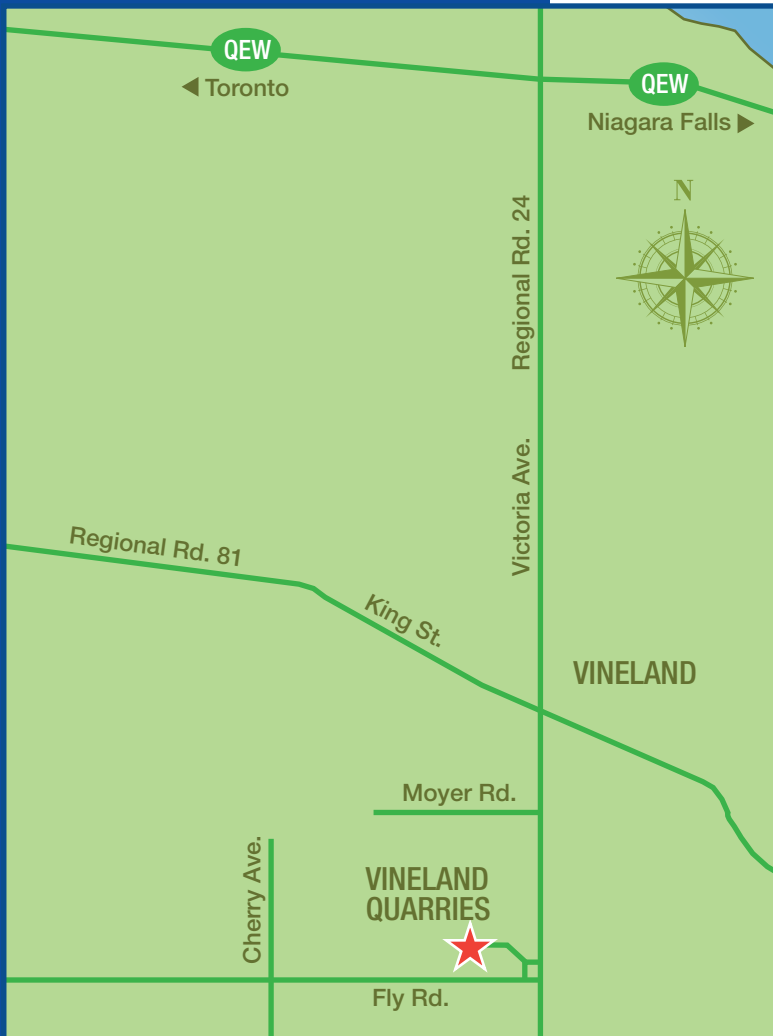

**walker**  
aggregates

### **From Niagara**

- Take QEW Toronto
- Exit Victoria Avenue (Vineland)
- Turn left on Prudhomme Blvd
- Turn left on Victoria Ave. (4 way stop)
- Follow Victoria Avenue
- Cross King St. (Regional Rd. 81)
- Follow up hill
- Vineland Quarries will be on the right hand side

### **From Toronto**

- Take QEW Niagara
- Exit Victoria Avenue (Vineland)
- Turn right on South Service Road
- Turn left on Victoria Ave.
- Follow Victoria Ave.
- Cross King St. (Regional Rd. 81)
- Follow up hill
- Vineland Quarries will be on the right hand side